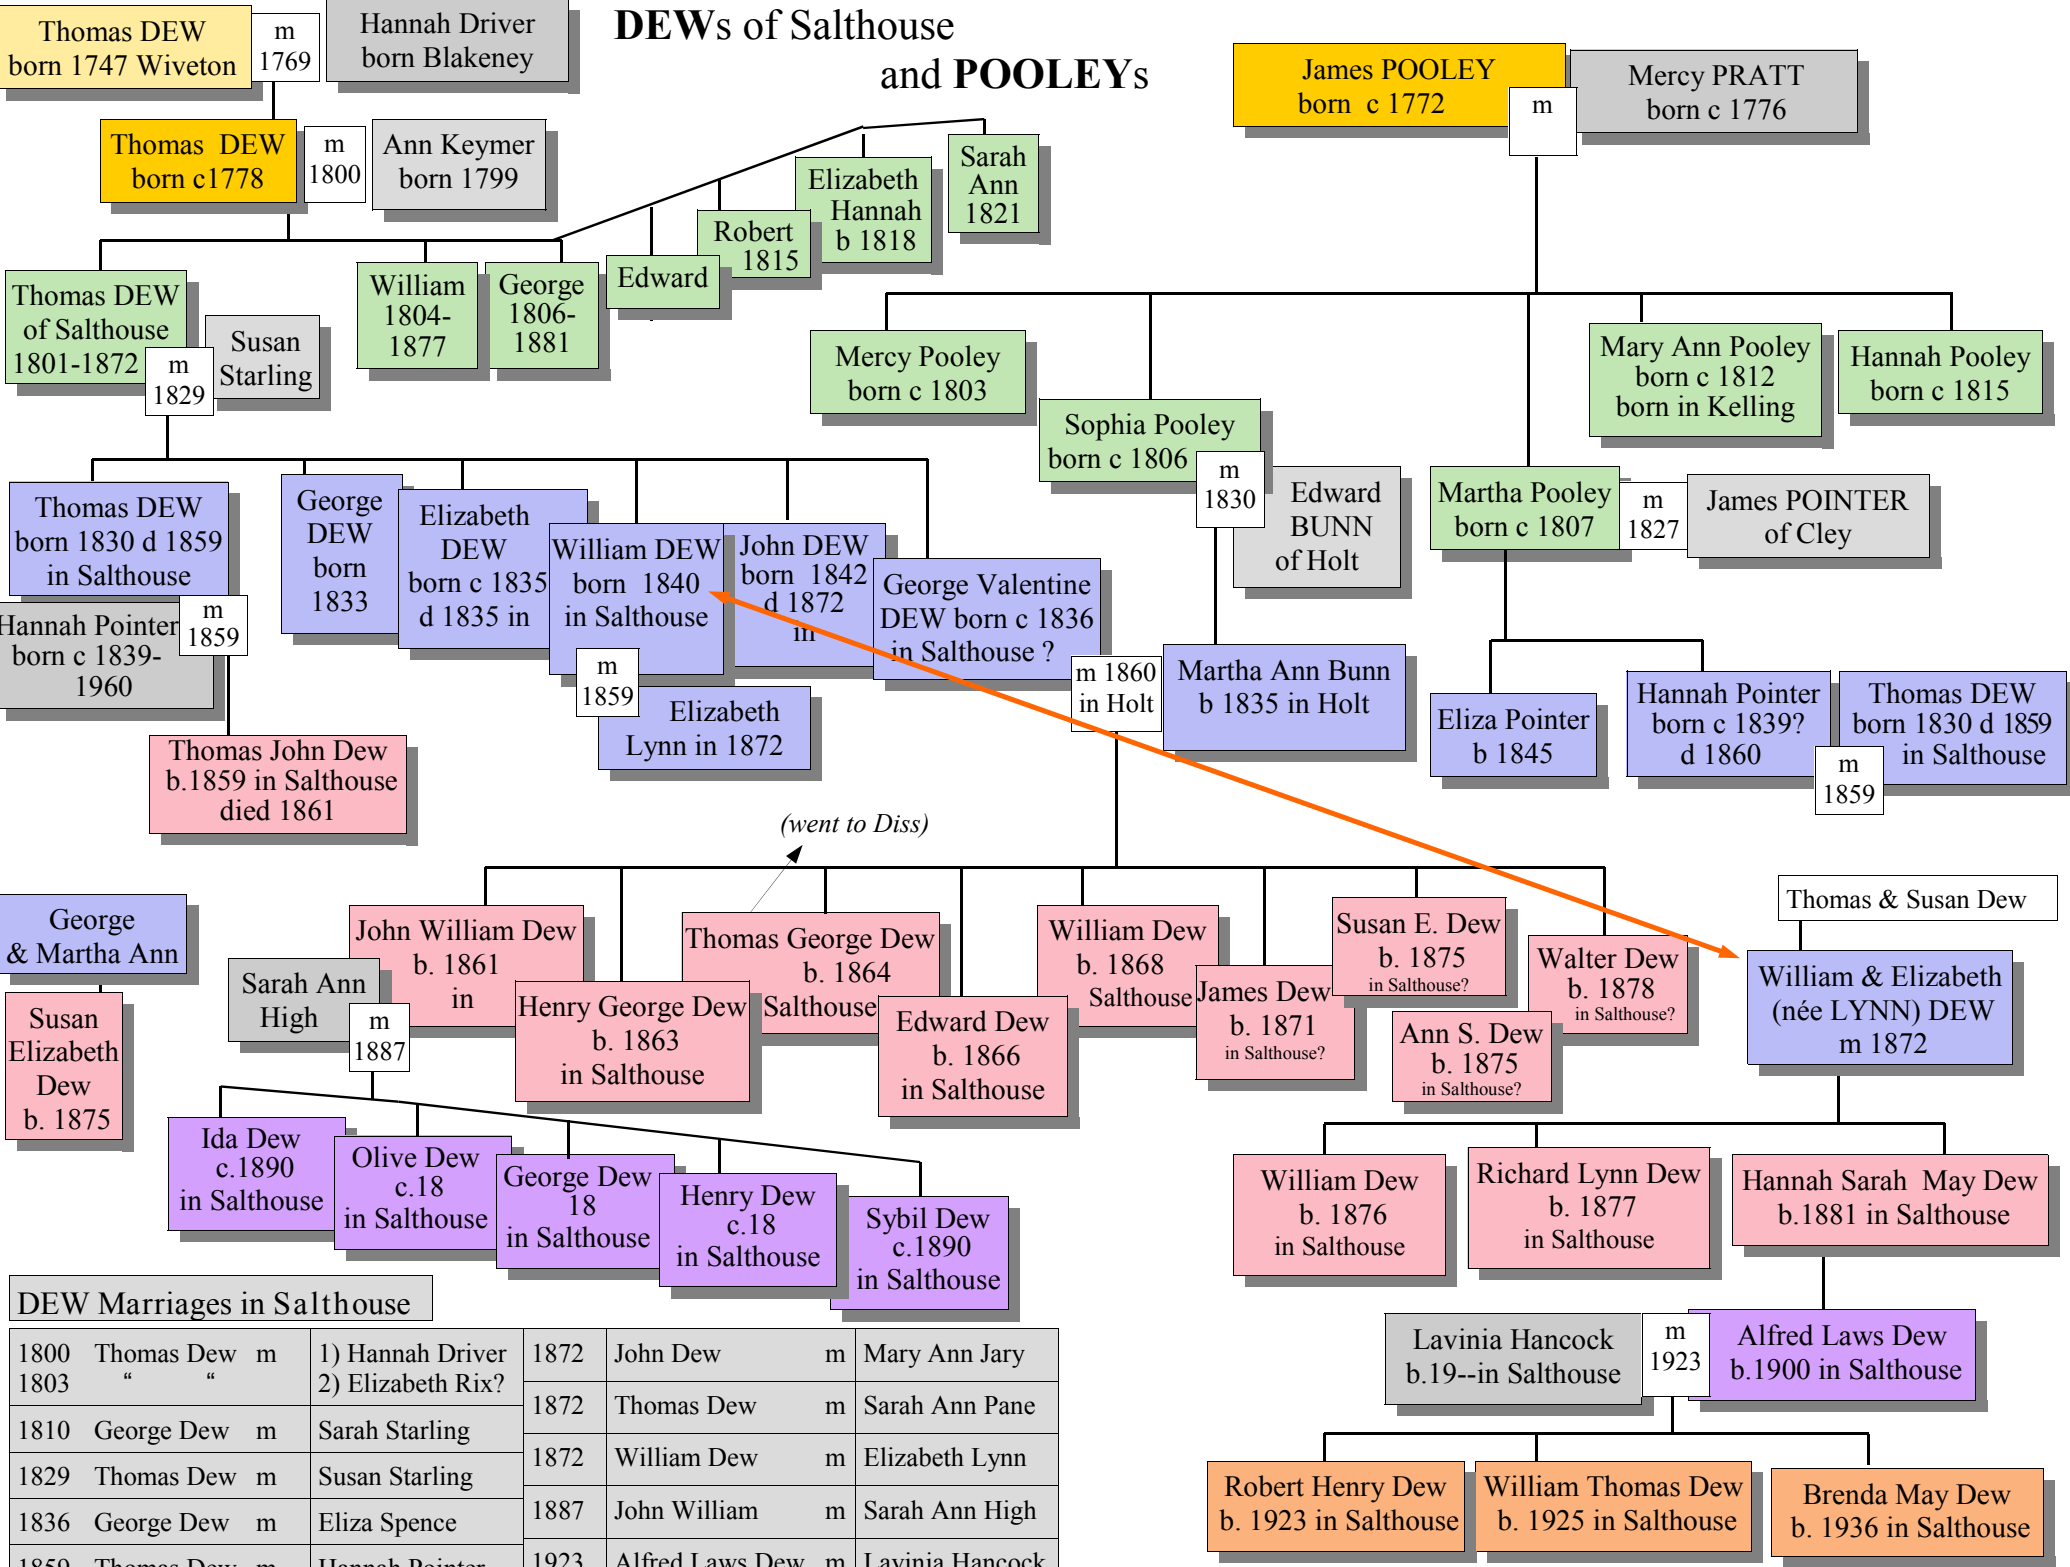

DEWs of Salthouse and POOLEYs

DEW Marriages in Salthouse

1800	Thomas Dew	m	1) Hannah Driver 2) Elizabeth Rix?	1872	John Dew	m	Mary Ann Jary
1803	"	"		1872	Thomas Dew	m	Sarah Ann Pane
1810	George Dew	m	Sarah Starling	1872	William Dew	m	Elizabeth Lynn
1829	Thomas Dew	m	Susan Starling	1887	John William	m	Sarah Ann High
1836	George Dew	m	Eliza Spence	1923	Alfred Laws Dew	m	Lavinia Hancock
1859	Thomas Dew	m	Hannah Pointer				