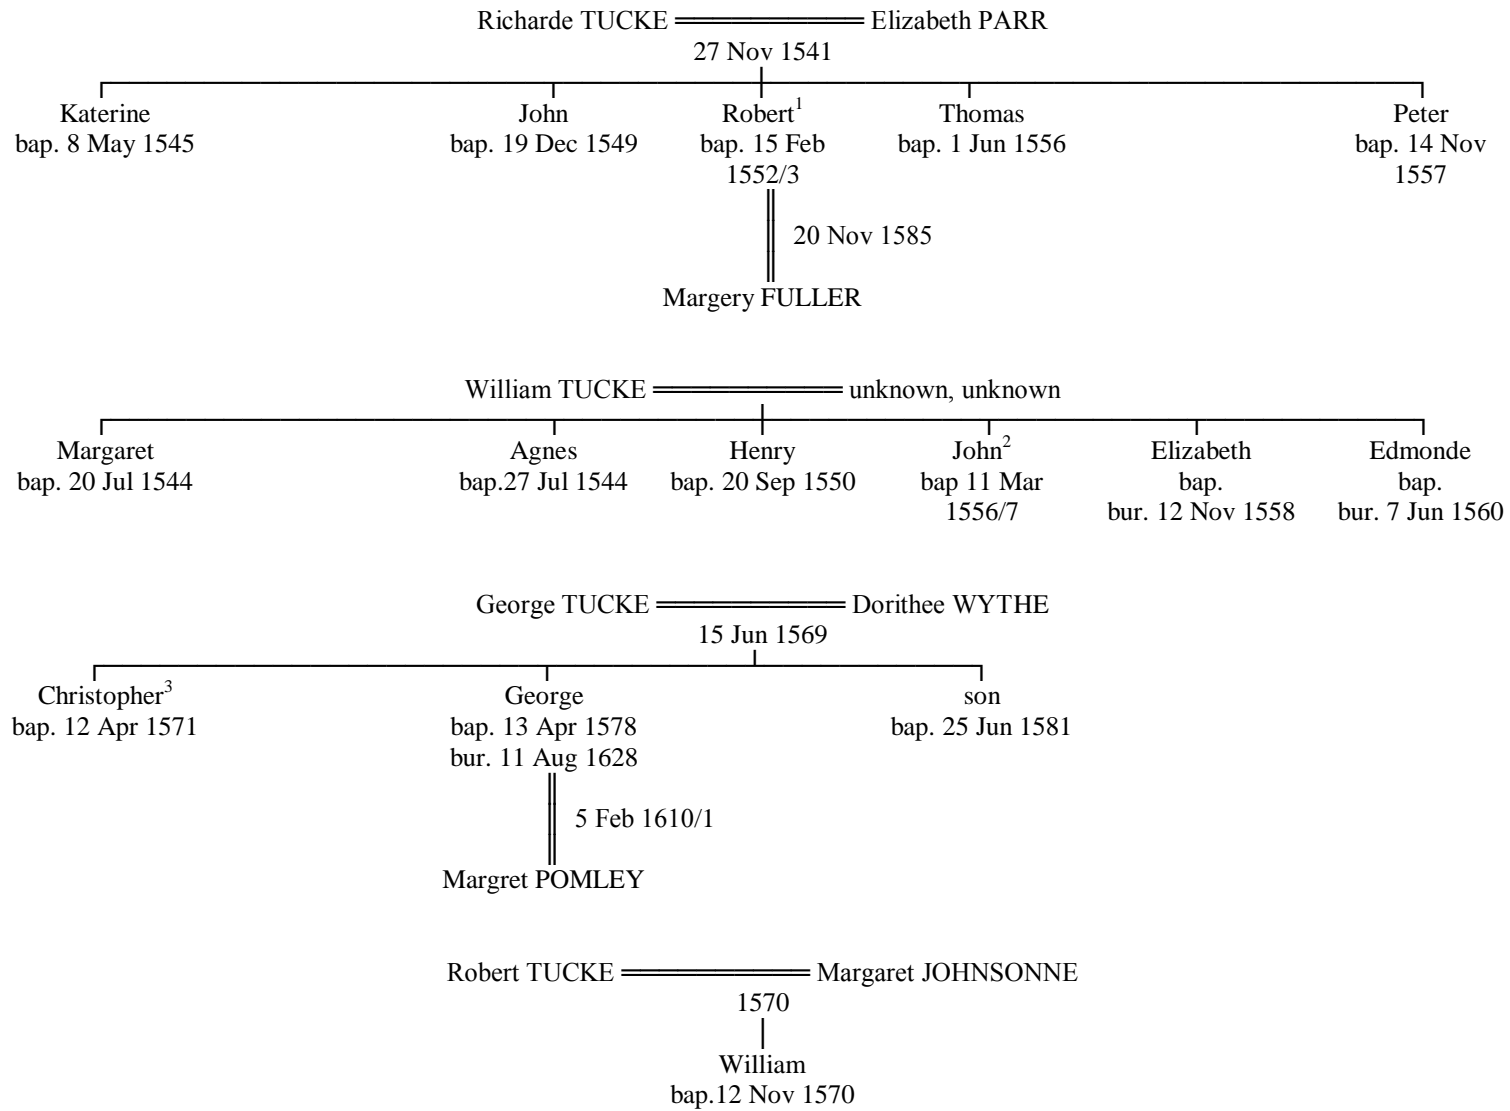

TUCK(E) of Salthouse

Richard TUCKE Alice YONGE of Sheringham
29 Oct 1576
|
John
bur. 1584

John TUCKE² Margaret WATTERSONNE
11 Dec 1580
|
┌── John ──┐ ┌── son ──┐
bap. 7 Jan 1584/5 bap. 3 Dec 1581

Robert TUCKE¹ Margery FULLER
20 Nov 1585
|
┌── Elizabeth ──┐ ┌── Sarah ──┐ ┌── Rebecca ──┐ ┌── Robert ──┐
bap. 12 Jun 1586 bap. 1592 bap. 1 Mar 1594/5 bap. 7 Feb 1596/7
||
8 Aug 1613
John LEVERINGTON

Christofer TUCKE³ Johanne GRENE
1596
|
┌── Dorithee ──┐ ┌── Christofer ──┐ ┌── Christopher⁴ ──┐ ┌── Roese ──┐ ┌── son ──┐ ┌── Robert⁵ ──┐ ┌── Elizabeth ──┐
bap. 21 Dec 1597 bap. 1598 bap. 21 Oct 1602 bap. 8 Feb 1605/6 bap. 1 Nov 1614 bap. 17 Aug 1617 bap. 1621

Henry TUCKE Roese WRIGHT
5 Apr 1602